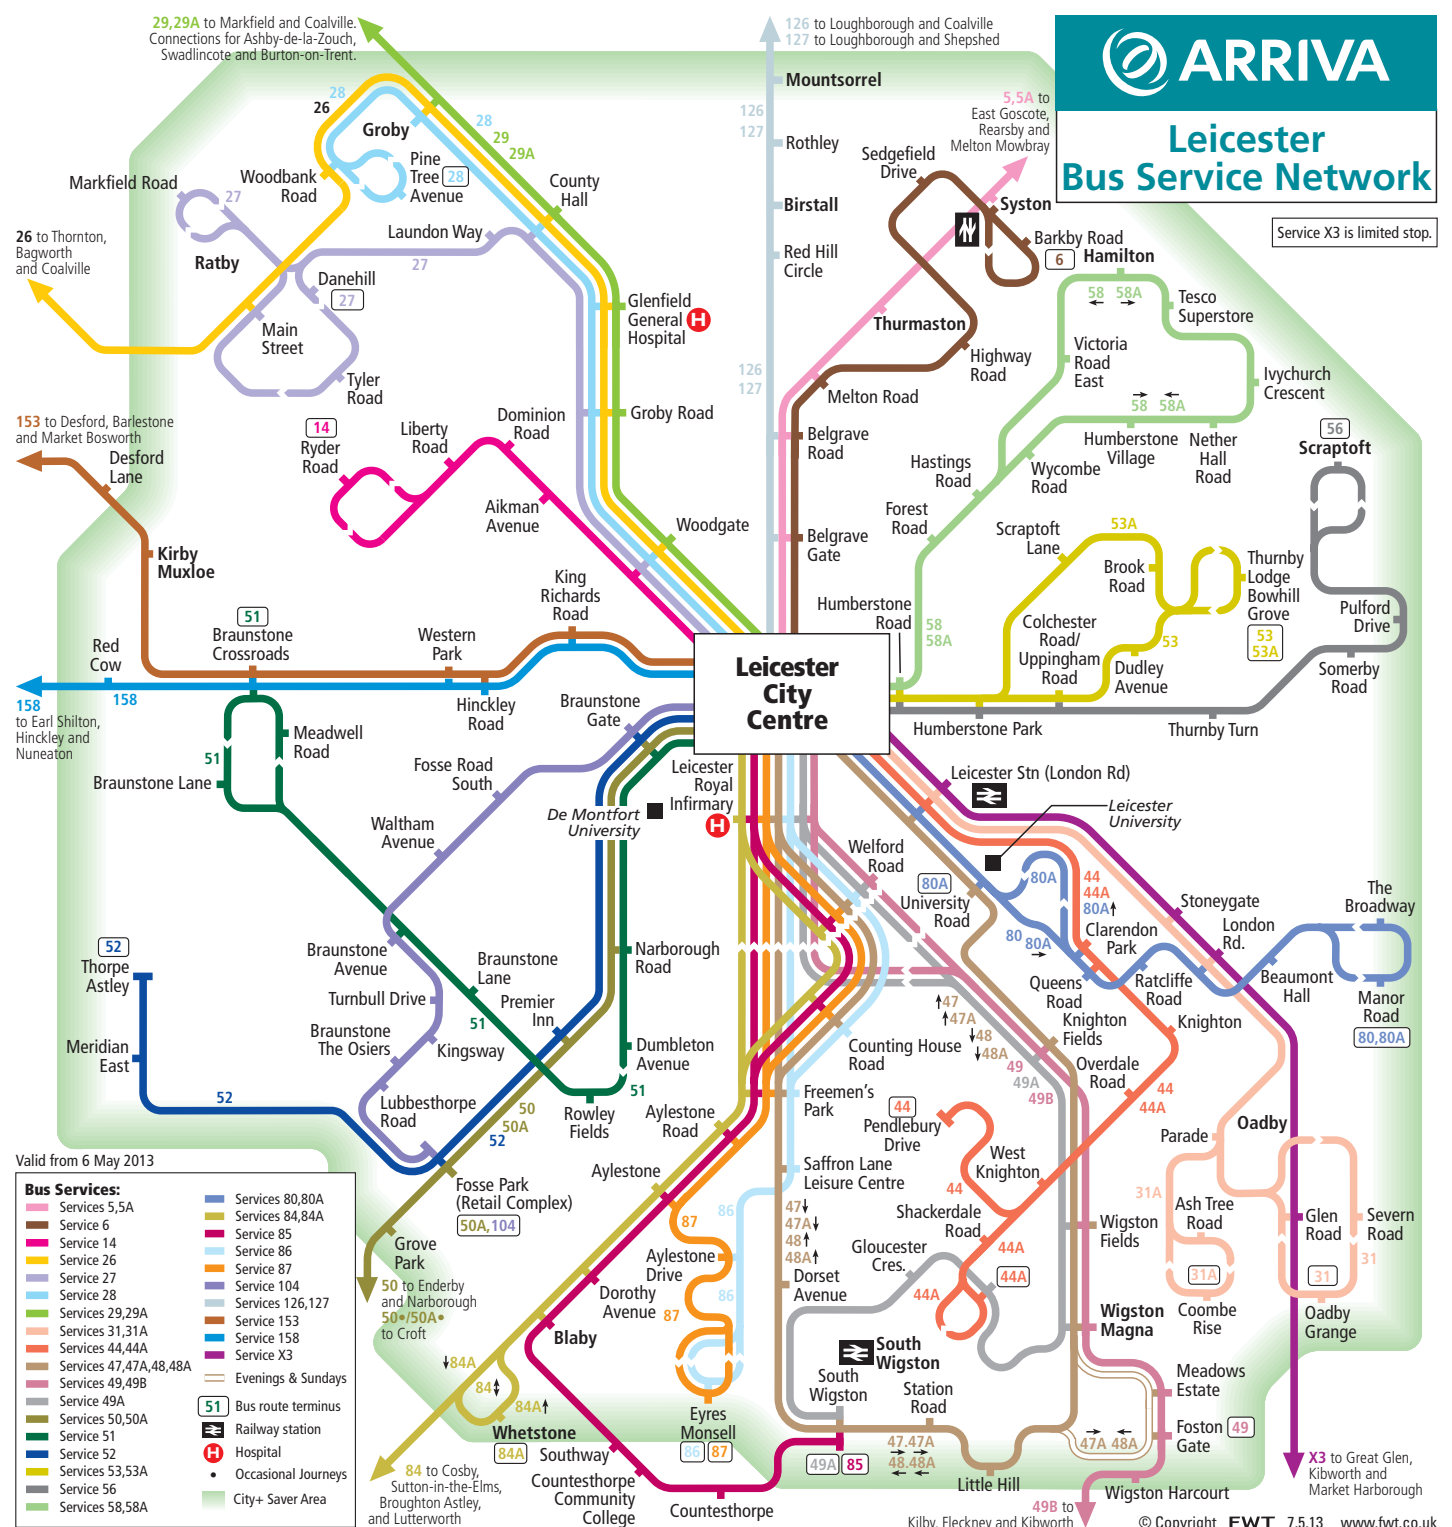

Leicester Bus Service Network

Service X3 is limited stop.

Valid from 6 May 2013

- Bus Services:**
- Services 5, 5A
 - Service 6
 - Service 14
 - Service 26
 - Service 27
 - Service 28
 - Services 29, 29A
 - Services 31, 31A
 - Services 44, 44A
 - Services 47, 47A, 48, 48A
 - Services 49, 49B
 - Service 49A
 - Services 50, 50A
 - Service 51
 - Service 52
 - Services 53, 53A
 - Service 56
 - Services 58, 58A
 - Services 80, 80A
 - Services 84, 84A
 - Service 85
 - Service 86
 - Service 87
 - Service 104
 - Services 126, 127
 - Service 153
 - Service 158
 - Service X3
 - Evenings & Sundays
 - Service 49A
 - Services 50, 50A
 - Service 51
 - Service 52
 - Services 53, 53A
 - Service 56
 - Services 58, 58A
- Services 80, 80A
 - Services 84, 84A
 - Service 85
 - Service 86
 - Service 87
 - Service 104
 - Services 126, 127
 - Service 153
 - Service 158
 - Service X3
 - Evenings & Sundays
 - Service 49A
 - Services 50, 50A
 - Service 51
 - Service 52
 - Services 53, 53A
 - Service 56
 - Services 58, 58A
- Bus route terminus
 - Railway station
 - Hospital
 - Occasional Journeys
 - City+ Saver Area